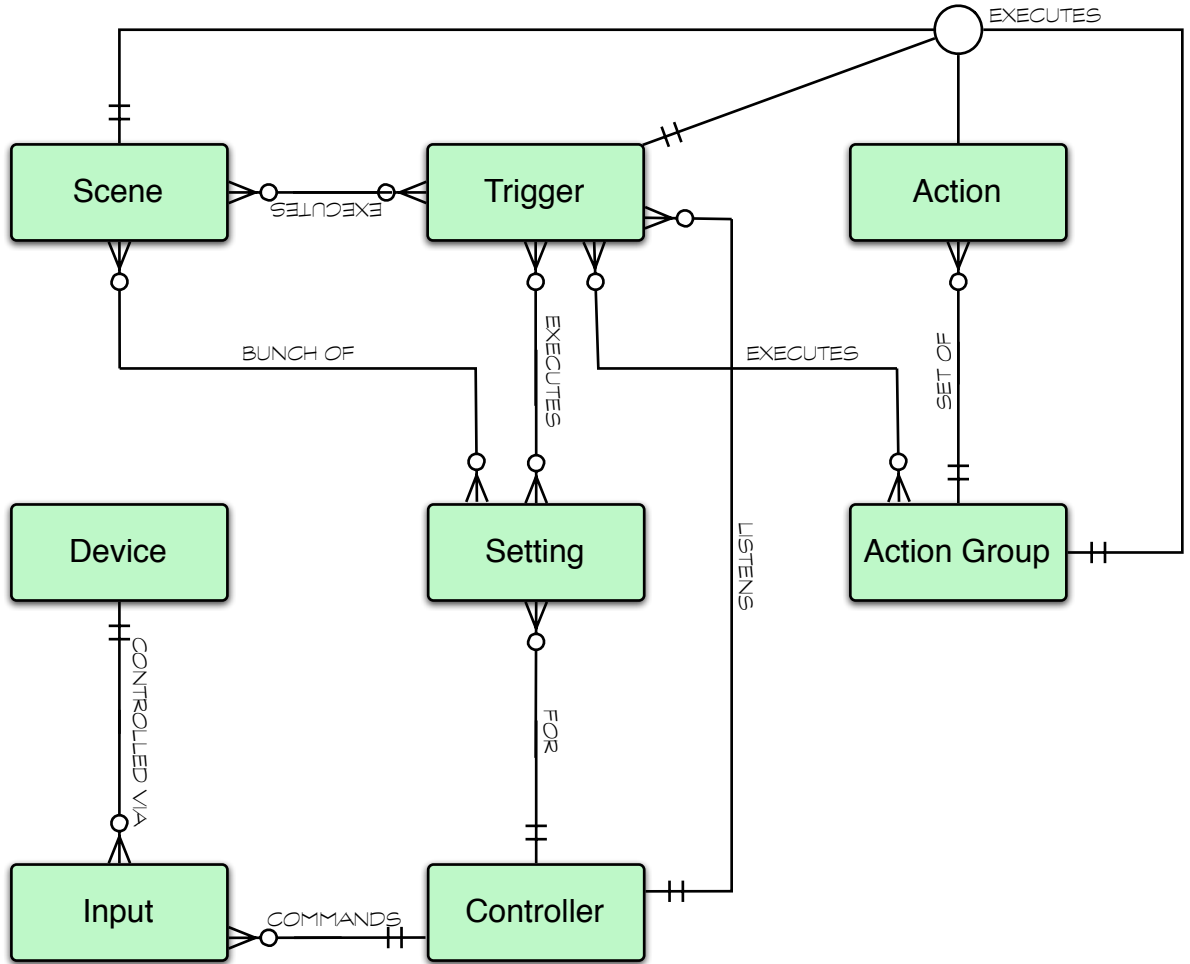

CONTROL MODEL

| Trigger |
|--|
| • turned on • changed amount • changed state |

| Controller |
|-----------------------------------|
| • address • model • version |

| Setting |
|--|
| • on/off • amount • state • ramp rate |

| Action |
|--------------------------|
| • delay • is blocking |

LEGEND

- Entity
- External Entity